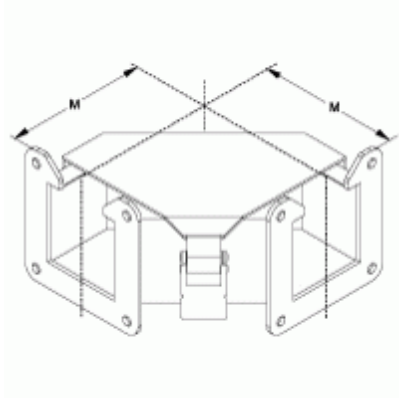

Quality Products. Service Excellence.

90 degree Elbow Top Opening *1485 9N Series*

| Part No. | Size | M |
|----------|-----------|------|
| 1485B9N | 2.5 x 2.5 | 4.25 |
| 1485C9N | 4 x 4 | 5.00 |
| 1485D9N | 6 x 6 | 6.00 |
| 1485E9N | 8 x 8 | 7.00 |
| 1485F9N | 12 x 6 | 9.00 |

One flat sealing plate included

Data subject to change without notice

© 2017. Hammond Manufacturing Ltd. All rights reserved.