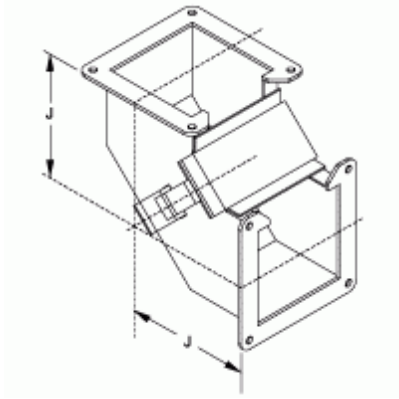

Quality Products. Service Excellence.

90 degree Elbow Inside Opening *1485 9P Series*

Part No.	Size	J
1485B9P	2.5 x 2.5	4.25
1485C9P	4 x 4	5.00
1485D9P	6 x 6	6.00
1485E9P	8 x 8	7.00
1485F9P	12 x 6	6.00

One flat sealing plate included