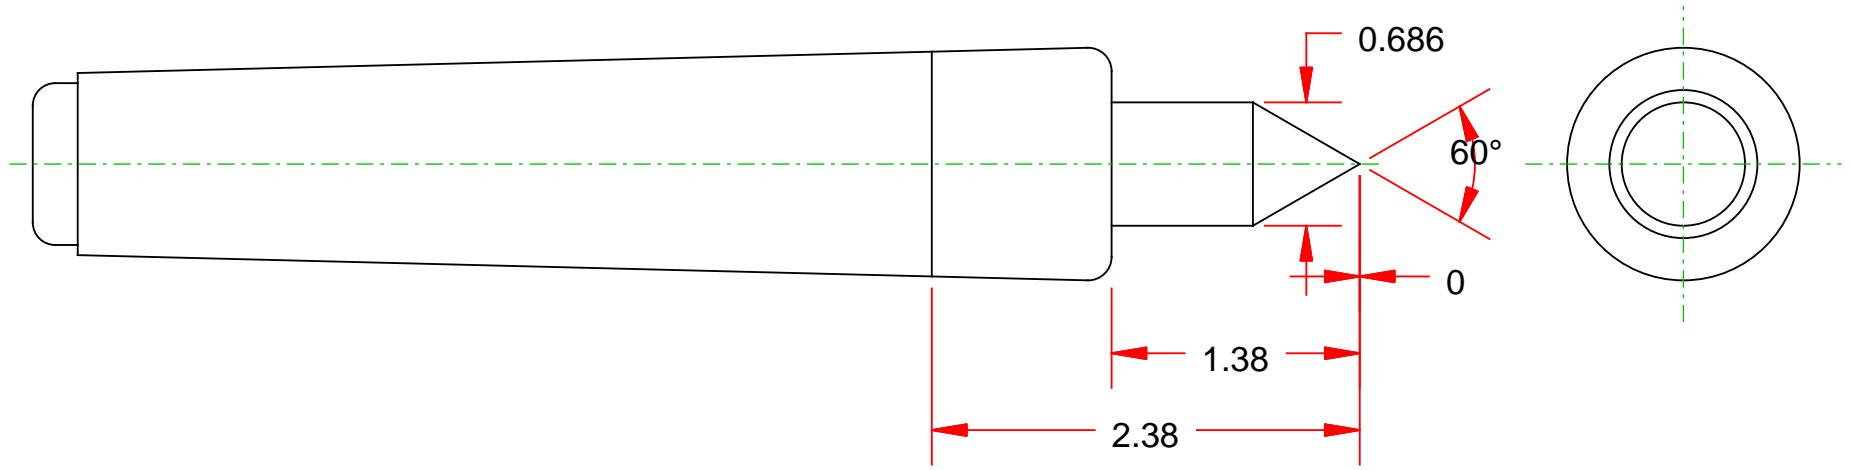

Compliments of Riten Industries

1-800-338-0027

PART NAME

Standard Spring Loaded Live Centers

PART NUMBER

17210