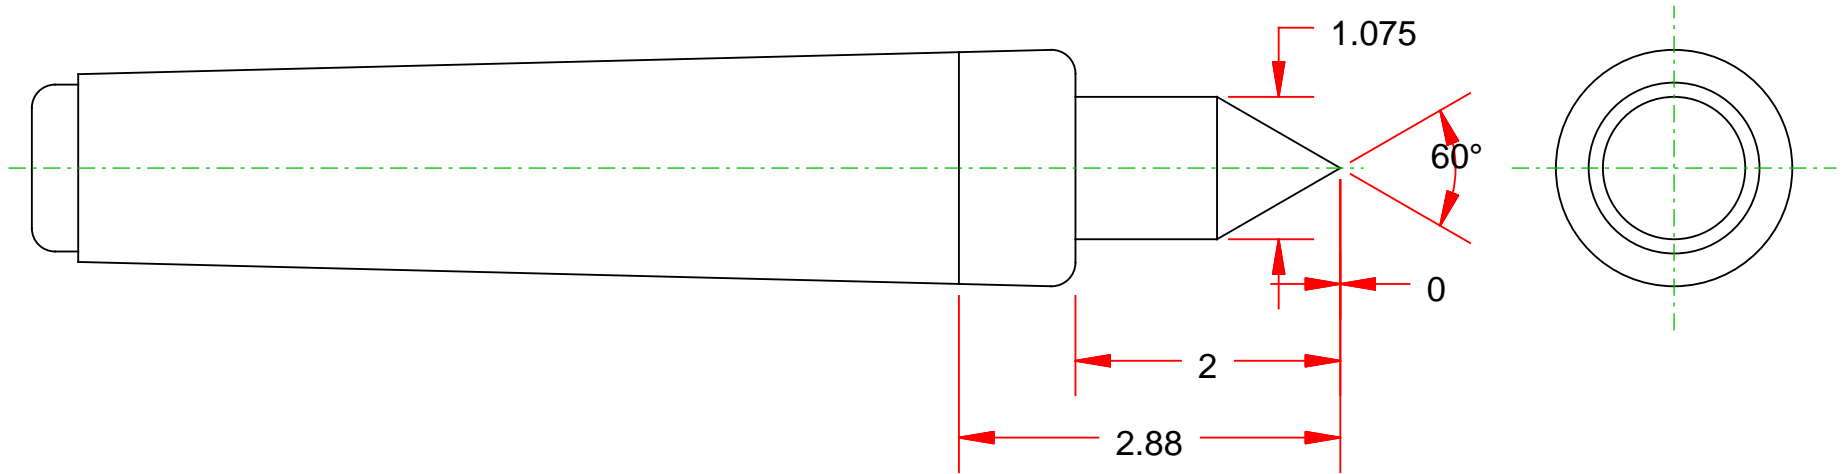

Compliments of Riten Industries

1-800-338-0027

PART NAME

Standard Spring Loaded Live Centers

PART NUMBER

17214