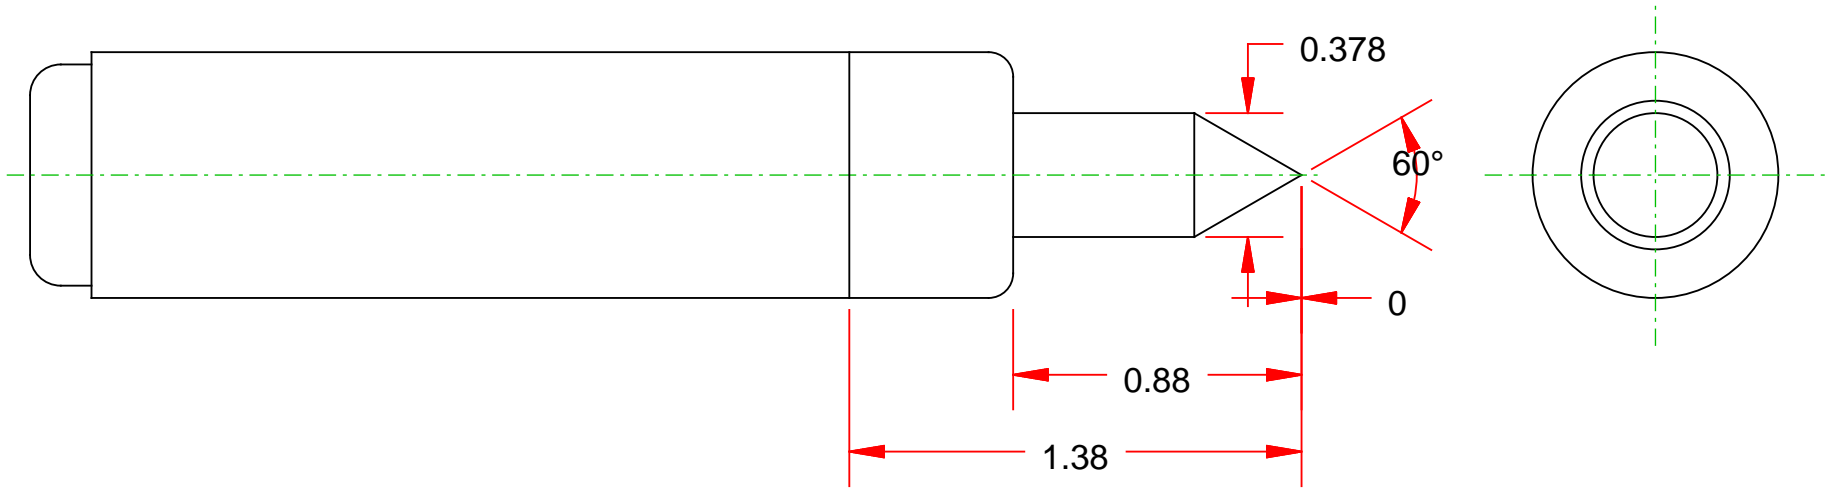

Compliments of Riten Industries

1-800-338-0027

PART NAME

Standard Spring Loaded Live Centers

PART NUMBER

17302