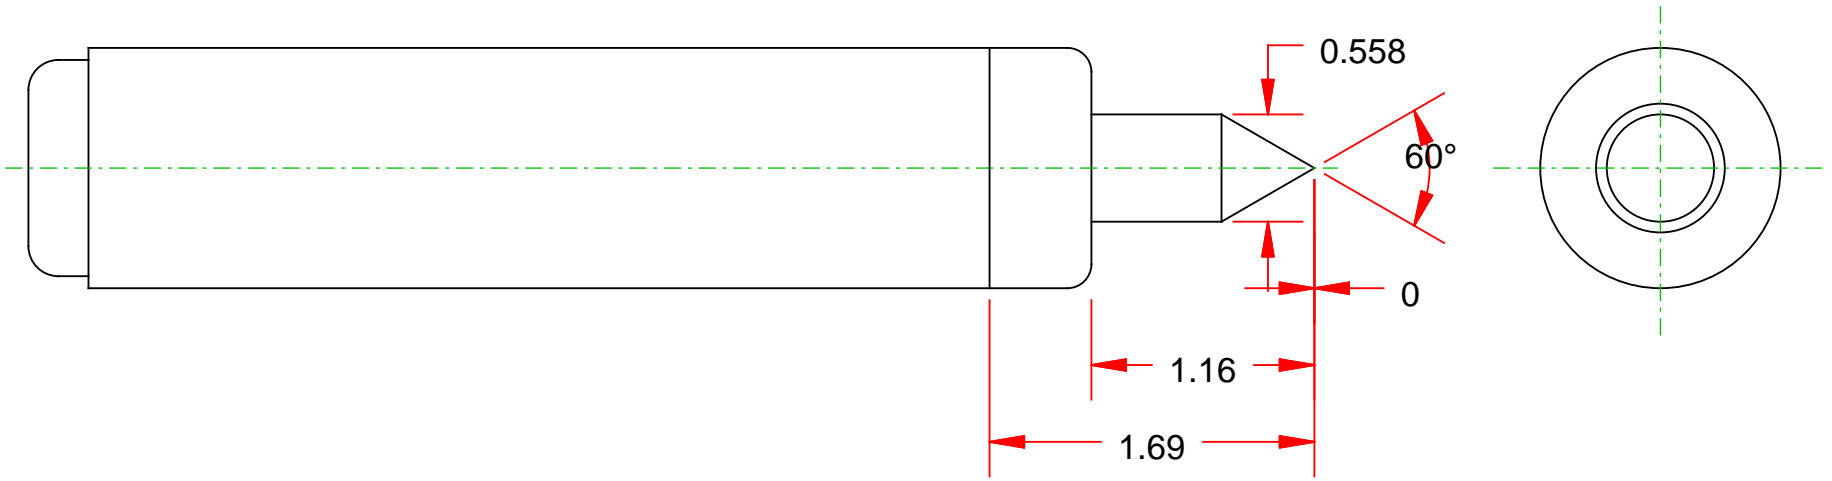

Compliments of Riten Industries

1-800-338-0027

PART NAME

Standard Spring Loaded Live Centers

PART NUMBER

17305