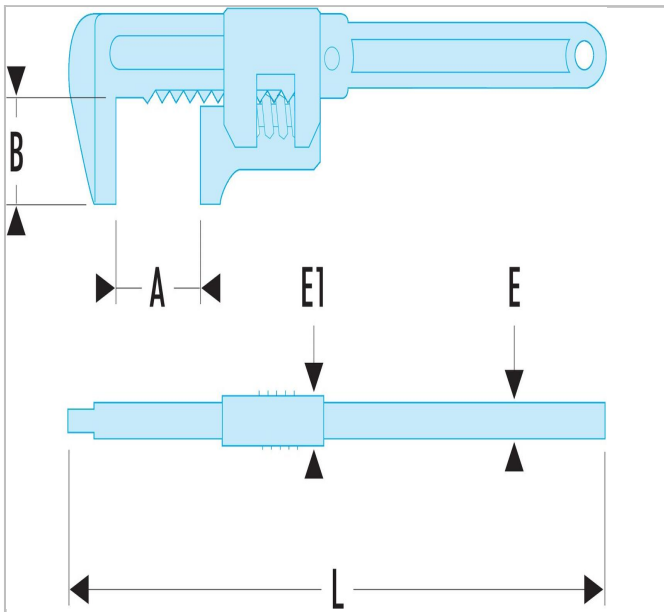

## 105.230 | 105 - Monkey wrenches

### Description:

- Large capacity robust wrenches for heavy duty work. Examples: building, farming, worksites.
- Set of 3 wrenches: maximum capacity 60 - 70 - 80 mm.
- Presentation: satin chrome finish.

	<b>105.230</b>
A [mm]	60
Length L [mm]	230.0
Thickness E [mm]	10.0
Thickness E1 [mm]	17.0
Head Width B [mm]	34
A Maxi [mm]	60
Weight [Kg]	0