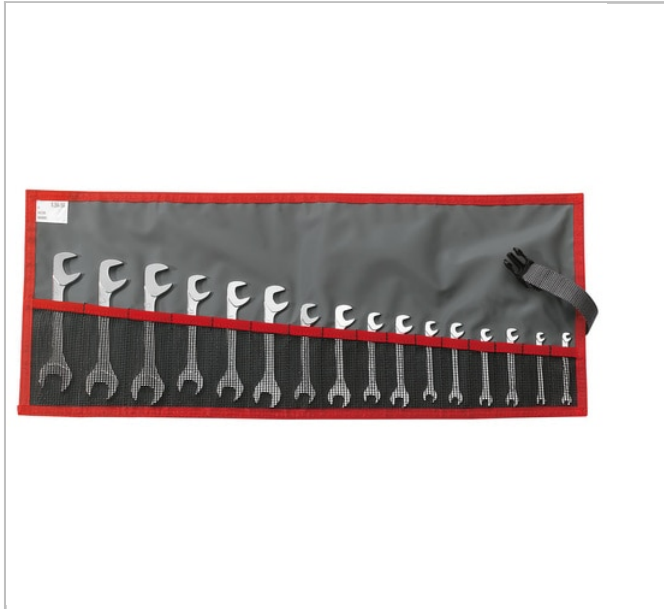

34.JL16T | 34 - Metric and inch "midget" open-end wrench sets in rolls

Description:

- Presentation: supplied in roll.

	34.JL16T
Weight [Kg]	0,56